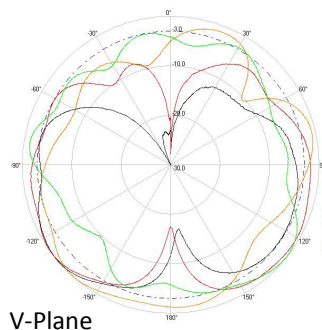

> 2.45 GHZ

> 5.5 GHZ

The facts and figures herein are carefully compiled to the best of our knowledge and are intended for general informational purposes only. Responsibility for the use and application of AccelTex Solutions materials rests with the end user. All AccelTex Solutions products are sold pursuant to the AccelTex Solutions Terms and Conditions of Sale. © 2014 AccelTex Solutions. All Rights Reserved. AccelTex, AccelTex Solutions the AccelTex Solutions Logo and other marks are trademarks or registered trademarks of AccelTex Solutions. Other products or service names may be the property of third parties.

1.888.406.8906
SALES@ACCELTEX.COM