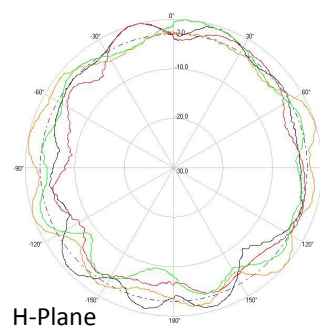

> 2.45 GHZ

> 5.5 GHZ

The facts and figures herein are carefully compiled to the best of our knowledge and are intended for general informational purposes only. Responsibility for the use and application of AccelTex Solutions materials rests with the end user. All AccelTex Solutions products are sold pursuant to the AccelTex Solutions Terms and Conditions of Sale. © 2014 AccelTex Solutions. All Rights Reserved. AccelTex, AccelTex Solutions the AccelTex Solutions Logo and other marks are trademarks or registered trademarks of AccelTex Solutions. Other products or service names may be the property of third parties.

1.888.406.8906
SALES@ACCELTEX.COM