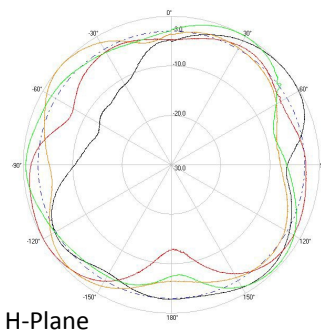

> 2.45 GHZ

> 5.5 GHZ

The facts and figures herein are carefully compiled to the best of our knowledge and are intended for general informational purposes only. Responsibility for the use and application of AccelTex Solutions materials rests with the end user. All AccelTex Solutions products are sold pursuant to the AccelTex Solutions Terms and Conditions of Sale. © 2014 AccelTex Solutions. All Rights Reserved. AccelTex, AccelTex Solutions the AccelTex Solutions Logo and other marks are trademarks or registered trademarks of AccelTex Solutions. Other products or service names may be the property of third parties.

1.888.406.8906
SALES@ACCELTEX.COM