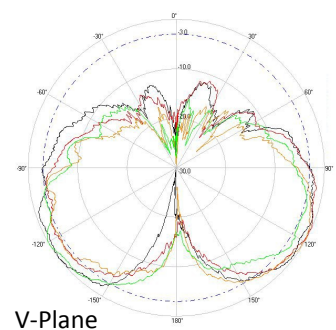

> 2.45 GHZ

> 5.5 GHZ

The facts and figures herein are carefully compiled to the best of our knowledge and are intended for general informational purposes only. Responsibility for the use and application of AccelTex Solutions materials rests with the end user. All AccelTex Solutions products are sold pursuant to the AccelTex Solutions Terms and Conditions of Sale. © 2014 AccelTex Solutions. All Rights Reserved. AccelTex, AccelTex Solutions the AccelTex Solutions Logo and other marks are trademarks or registered trademarks of AccelTex Solutions. Other products or service names may be the property of third parties.

1.888.406.8906
SALES@ACCELTEX.COM